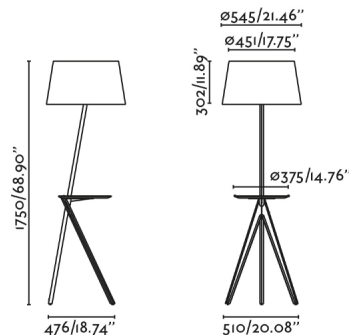

Inspired by Scandinavian design of the 1950s, TREWOOD designed by Faro Lab combines the warmth of wood with the robustness of the black metal structure. Its distinctive joint between the legs and the base is suitable for large spaces and living rooms. Available with or without a table, this imposing floor lamp has a matt black metal structure and a parchment shade. Elegance and practicality in one piece. Lighting solutions designed for global markets, compatible with mains voltages: 110 - 120V and 220 - 240V.

## General characteristics

Fixation	Floor
Type	II
IP	20
voltage	100V-240V
Hertz	50/60Hz
Cable meters	1800mm
Switch type	On/Off
Max. Power	15W