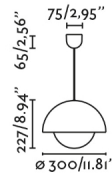

General characteristics

Fixation	Ceiling
Type	I
IP	20
voltage	220V-240V
Hertz	50/60Hz
Cable meters	1500mm
Max. Power	14.5W

Material

Body/Structure	Steel
Diffuser	Glass
Screen	Steel

Finish

Diffuser	Opal
Screen	Matt Black