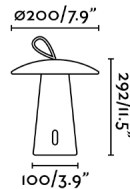

## General characteristics

Fixation	Table
Type	III
IP	54
voltage	5V DC
Switch type	Touch
Type of load	DC5V-1A
included battery	Yes6h
Max. Power	2W
IK	08