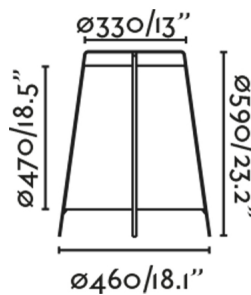

General characteristics

Fixation	Floor
Type	II
IP	44
voltage	100V-240V
Cable meters	5000mm
Switch type	Has not
Max. Power	12W

Material

Body/Structure	Steel
Screen	PP

Finish

Screen	Beige
--------	-------

Lighting characteristics