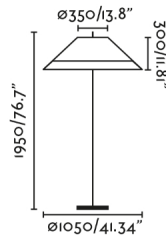

SAIGON is a set of designer lamps by Nahtrang for outdoor lighting. It is characterized for simplicity and pure way. This is the floor lamp with a beige shade and a height of 2m. The lampshade is made of rope that lets the light pass through creating a beautiful light effect. Lighting solutions designed for global markets, compatible with mains voltages: 110 - 120V and 220 - 240V.

General characteristics

Fixation	Floor
Type	II
IP	44
voltage	100V-240V
Hertz	50/60Hz
Cable meters	2000mm
Max. Power	15W

Material

Body/Structure	Aluminium+Concrete
Diffuser	PEMD
Screen	PP

Finish

Diffuser	Opal
Screen	Beige