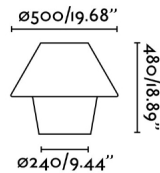

### General characteristics

Fixation	Floor, Table, Post
Type	II
IP	44
voltage	100V-240V
Hertz	50/60Hz
Cable meters	3000mm
Max. Power	15W