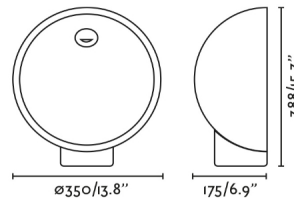

The GAIA beacon is a light specially created for outdoor areas. Designed by Yembarastudio, its shape evokes a perfect sphere, an organic form without edges that blends naturally into the landscape. The light emanates from its interior in a mysterious and elegant way, fading as it goes. The convex side of the concrete piece is exposed to the darkness, like the dark side of the moon. During the day, the piece is integrated into the landscape, but in the opposite way. The blind side is exposed to the light while darkness surrounds it. Thanks to the built - in shade, this beige luminaire is glare - free and provides a high level of visual comfort. An IP68 connector for direct connection to mains power is available for easy installation.