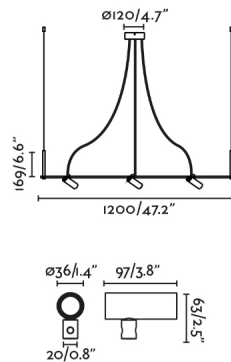

## General characteristics

Fixation	Ceiling
Type	I
IP	65
voltage	220V-240V
Hertz	50/60Hz
Cable meters	2000mm
Upwards Vertical orientation	↻ 360
Downwards vertical orientation	↻ 355
Tensioner included	Yes
Max. Power	3X6W