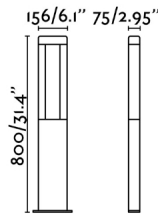

NANDA 800 is an LED outdoor lamp made of aluminium and polycarbonate, the light source is LED 12,5W warm light, included. This beacon lamp has a height of 80cm and is perfect for the lighting of walkways in gardens .

### General characteristics

Fixation	Floor
Type	I
IP	54
voltage	100V-240V
Hertz	50/60Hz
Max. Power	12W