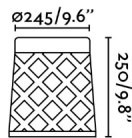

SHADOW is an outdoor beacon lamp. Its grid body projects nice shadows. This beacon lamp is designed by Alex & Manel Llusca. The light source is LED warm light, integrated.

General characteristics

| | |
|------------|-----------|
| Fixation | Floor |
| Type | I |
| IP | 65 |
| voltage | 220V-240V |
| Hertz | 50/60Hz |
| Max. Power | 11W |
| IK | 08 |

Material

| | |
|----------------|-----------|
| Body/Structure | Aluminium |
| Diffuser | Glass |

Finish

| | |
|----------|------|
| Diffuser | Opal |
|----------|------|

Lighting characteristics

| | |
|-----------------------|-------------------|
| Light source included | Yes |
| Light source | SMD LED |
| Temperature | 3000K |
| LM | 800lm |
| CRI | >80 |
| Light direction | Indirect lighting |
| Energy classification | E |