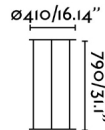

Structure for outdoor table lamp VERSUS ref. 74423, made of steel. This design by Pepe Llaudet will transform the table lamp into a floor lamp. It is ideal to decorate and light up gardens and terraces . Lighting solutions designed for global markets, compatible with mains voltages: 110 - 120V and 220 - 240V.