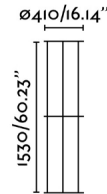

Tall structure for outdoor table lamp VERSUS ref. 74423, made of steel. This design by Pepe Llaudet will transform the table lamp into a floor lamp. It is ideal to decorate and light up gardens and terraces. Lighting solutions designed for global markets, compatible with mains voltages: 110 - 120V and 220 - 240V.