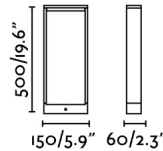

ALP is a trendy set for outdoor lighting, which incorporates LED technology and comprises one wall lamp and two beacons. This small beacon lamp is 50cm tall and is built in cast aluminium with a transparent glass diffuser. The light source is SMD LED 6W 3000K 190Lm included. This beacon lamp is perfect for the decorative lighting of gardens .

General characteristics

Fixation	Floor
Type	I
IP	54
voltage	100V-240V
Hertz	50/60Hz
Max. Power	7W

Material

Body/Structure	Aluminium
Diffuser	PC

Finish

Diffuser	Opal
----------	------

Lighting characteristics