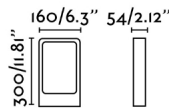

DAS is a trendy set for outdoor lighting, which incorporates LED technology and comprises one wall lamp and two beacons. This small beacon lamp is 30cm tall and is built in cast aluminium with a transparent glass diffuser. The light source is COB LED 8W 3000K 480Lm included. This beacon lamp is perfect for the decorative lighting of gardens. Lighting solutions designed for global markets, compatible with mains voltages: 110 - 120V and 220 - 240V.

General characteristics

Fixation	Floor
Type	I
IP	54
voltage	100V-240V
Hertz	50/60Hz
Max. Power	8W
IK	09

Material

Body/Structure	Aluminium
Diffuser	Glass

Finish

Diffuser	Transparent
----------	-------------