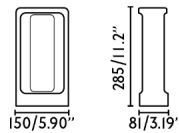

General characteristics

Fixation	Floor
Type	II
IP	55
voltage	220V-240V
Hertz	50/60Hz
Max. Power	6.5W
IK	06

Material

Body/Structure	Concrete
----------------	----------

Lighting characteristics

Light source included	Yes
Light source	SMD LED
Temperature	3000K
Adjustable colour temperature	No
LM	370lm
CRI	>=80
Dimmable light source	No
Energy classification	E