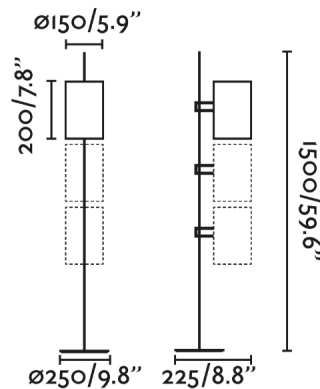

Floor lamp with a cylindrical shape in beige finish designed by Faro Lab . A unique design to give a modern touch to any space. Allows the light to be directed more firmly. Black structure. Lighting solutions designed for global markets, compatible with mains voltages: 110 - 120V and 220 - 240V.

### General characteristics

Fixation	Floor
Type	II
IP	20
voltage	100V-240V
Hertz	50/60Hz
Cable meters	3500mm
Switch type	On/Off
Horizontal orientation	↻ 360
Max. Power	15W