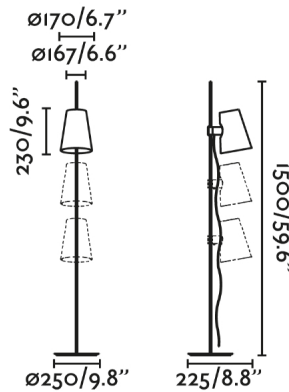

General characteristics

Fixation	Floor
Type	II
IP	20
voltage	100V-240V
Hertz	50/60Hz
Cable meters	3500mm
Switch type	On/Off
Horizontal orientation	↻ 360
Max. Power	15W

Material

Body/Structure	Steel
Screen	Textile