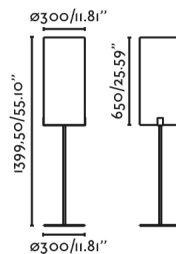

The NILA floor lamp combines elegance and functionality. With an off - white cylindrical shade and black structure, this avant - garde wall lamp enhances any space. Modernity and practicality in a single piece. Lighting solutions designed for global markets, compatible with mains voltages: 110 - 120V and 220 - 240V.

General characteristics

Fixation	Floor
Type	II
IP	20
voltage	100V-240V
Hertz	50/60Hz
Cable meters	2300
Switch type	On/Off
Max. Power	15W

Material

Body/Structure	Steel
Screen	Textile

Finish

Screen	Off White
--------	-----------