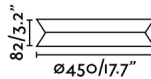

### General characteristics

Fixation	Ceiling, Wall
Type	II
IP	20
voltage	220V-240V
Hertz	50/60Hz
Max. Power	24W