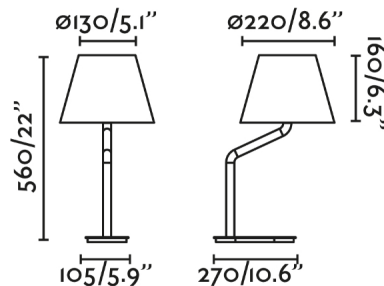

General characteristics

Fixation	Table
Type	II
IP	20
voltage	100V-240V
Hertz	50/60Hz
Cable meters	1800mm
Switch type	On/Off
Max. Power	15W

Material

Body/Structure	Steel
Screen	Textile

Finish

Screen	White
--------	-------