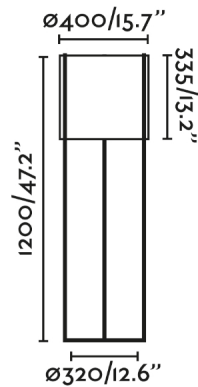

DRUM is a black floor lamp with a beige shade. It is a collection designed by Nahtrang for interior lighting in a modern, and timeless style. Lighting solutions designed for global markets, compatible with mains voltages: 110 - 120V and 220 - 240V.

General characteristics

Fixation	Floor
Type	II
IP	20
voltage	100V-240V
Hertz	50/60Hz
Cable meters	2100mm
Switch type	Push
Max. Power	15W

Material

Body/Structure	Steel
Diffuser	PC
Screen	Textile

Finish

Diffuser	Opal
Screen	Beige