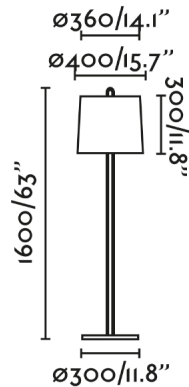

Chrome floor lamp with black textil shade. MONTREAL is a collection of Nahtrang designer lights . Thanks to the small hook on the upper part of their structures, it renews a classic series both for homes and for hotels and businesses. This floor lamp is ideal for lighting an entrance or as temporary lighting in a corner. Lighting solutions designed for global markets, compatible with mains voltages: 110 - 120V and 220 - 240V.

General characteristics

Fixation	Floor
Type	II
IP	20
voltage	100V-240V
Hertz	50/60Hz
Cable meters	2100mm
Switch type	Push
Max. Power	15W

Material

Body/Structure	Steel
Screen	Textile

Finish

Screen	Black
--------	-------