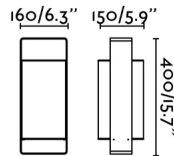

### General characteristics

Fixation	Table
Type	II
IP	20
voltage	100V-240V
Hertz	50/60Hz
Cable meters	1700mm
Switch type	On/Off
Max. Power	15W