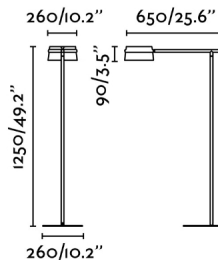

General characteristics

Fixation	Floor
Type	II
IP	20
voltage	220V-240V
Hertz	50/60Hz
Cable meters	2000mm
Switch type	Slider
Horizontal orientation	↪ 350
Max. Power	6W

Material

Body/Structure	Steel
Diffuser	PMMA
Screen	Wood