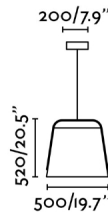

STOOD is a design set created by LÚCID. This lamp combines a wooden shade and an steel structure to provide warmth to any room of your house. The pendant lamp allows to fill the space and for the light to distribute homogeneously on the surface. Lighting solutions designed for global markets, compatible with mains voltages: 110 - 120V and 220 - 240V.

General characteristics

Fixation	Ceiling
Type	II
IP	20
voltage	100V-240V
Hertz	50/60Hz
Cable meters	2000mm
Tensioner included	No
Max. Power	15W

Material

Body/Structure	Steel
Screen	Wood

Finish

Screen	Cherry
---------------	--------