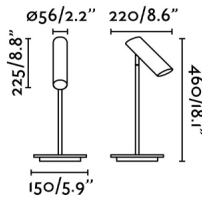

LINK is a collection of design lamps by Estudi Ribaudí with modern style. The table lamp is perfect for lighting the living room or bedroom. Lighting solutions designed for global markets, compatible with mains voltages: 110 - 120V and 220 - 240V.

General characteristics

Fixation	Table
Type	II
IP	20
voltage	100V-240V
Hertz	50/60Hz
Cable meters	1900mm
Switch type	On/Off
Upwards Vertical orientation	↻ 180
Horizontal orientation	↻ 350
Max. Power	8W