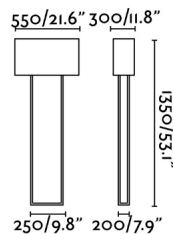

General characteristics

Fixation	Floor
Type	II
IP	20
voltage	100V-240V
Hertz	50/60Hz
Cable meters	3500mm
Switch type	Push
Max. Power	15W

Material

Body/Structure	Steel
Diffuser	Textile
Screen	Textile

Finish