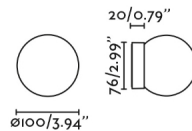

### General characteristics

Fixation	Wall, Ceiling
Type	II
IP	44
voltage	220V-240V
Hertz	50/60Hz
Max. Power	7.8W