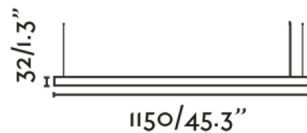

General characteristics

Fixation	Ceiling
Type	II
IP	20
voltage	220V-240V
Hertz	50Hz
Cable meters	2000mm
Tensioner included	Yes
Max. Power	30W

Material

Body/Structure	Aluminium
Diffuser	PC

Finish

Diffuser	Opal
----------	------