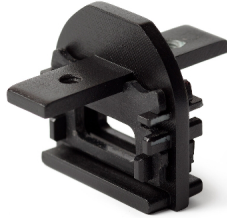

Accessory to join several models of the VICO pendant light with each other. Lighting solutions designed for global markets, compatible with mains voltages: 110 - 120V and 220 - 240V.

General characteristics

Material

Body/Structure Steel

Lighting characteristics

Light source included Yes