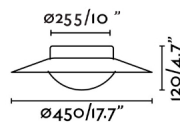

SIDE 450 is a design lamp created by Alex&Manel Llusca for Faro Barcelona. Its solid and simple structure contrasts with the colour combination. The colour of the base allows the light impact and distribute throughout the room. The light source of this ceiling lamp is SMD LED 20W warm light integrated.

General characteristics

Fixation	Wall, Ceiling
Type	I
IP	20
voltage	220V-240V
Hertz	50/60Hz
Max. Power	20W

Material

Body/Structure	Steel
Diffuser	Glass

Finish

Diffuser	Opal
----------	------

Lighting characteristics