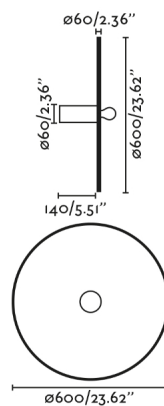

COSTAS is a collection of lights designed by Alex&Manel Lluscà, which is characterised by its rattan shades. Available in two measurements, the design leaves the bulb visible, in a mix of minimalist and Mediterranean style. It is designed for the indoor lighting of any kind of space, but especially for the contract sector. This is the 60 cm diameter and 14 cm high version. COSTAS allows you to create islands on the ceiling and on the wall. We recommend combining it with the decorative bulb Ref. 17072E. Lighting solutions designed for global markets, compatible with mains voltages: 110 - 120V and 220 - 240V.

### General characteristics

<b>Fixation</b>	Wall, Ceiling
<b>Type</b>	II
<b>IP</b>	20
<b>voltage</b>	100V-240V
<b>Hertz</b>	50/60Hz
<b>Max. Power</b>	15W