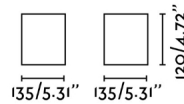

General characteristics

Fixation	Ceiling
Type	III
IP	20
voltage	100V-240V
Hertz	50/60Hz
Horizontal orientation	↻ 180
Max. Power	15W

Material

Body/Structure	Aluminium
-----------------------	-----------

Lighting characteristics