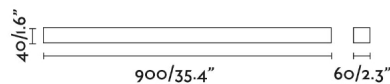

General characteristics

Fixation	Wall, Ceiling
Type	II
IP	44
voltage	100V-240V
Hertz	50/60Hz
Max. Power	18W

Material

Body/Structure	Aluminium
Diffuser	PMMA

Finish

Diffuser	Opal
----------	------

Lighting characteristics