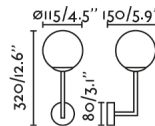

Black wall lamp for bathroom lighting, made of metal and glass diffuser. GALA has a classic design and IP44, therefore suitable for installation in the bathroom or in the shower thanks to its water resistance.. GALA has two installation options, upward and downward. Lighting solutions designed for global markets, compatible with mains voltages: 110 - 120V and 220 - 240V.

General characteristics

Fixation	Wall
Type	II
IP	44
voltage	100V-240V
Hertz	50/60Hz
Max. Power	6W

Material

Body/Structure	Aluminium
Diffuser	Glass

Finish

Diffuser	Opal
----------	------

Lighting characteristics