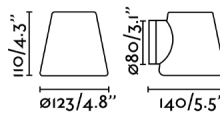

### General characteristics

Fixation	Wall
Type	II
IP	44
voltage	100V-240V
Hertz	50/60Hz
Max. Power	6W