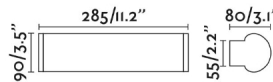

General characteristics

Fixation	Wall, Ceiling
Type	II
IP	44
voltage	220V-240V
Hertz	50/60Hz
Max. Power	9W

Material

Body/Structure	Aluminium
Diffuser	Glass

Finish

Diffuser	Opal
----------	------

Lighting characteristics