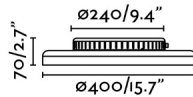

### General characteristics

Fixation	Ceiling, Wall
Type	I
IP	20
voltage	220V-240V
Hertz	50/60Hz
Max. Power	24W