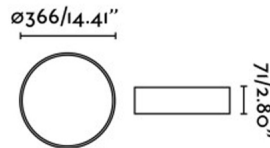

Black ceiling lamp with LED technology. The light source is LED 40W neutral light, integrated. The VUK's features, has IP44, become this lamp in the perfect choice for bathroom lighting.

General characteristics

Fixation	Ceiling
Type	II
IP	44
voltage	220V-240V
Hertz	50/60Hz
Max. Power	40W

Material

Body/Structure	Steel
Diffuser	PMMA

Finish

Diffuser	Opal

Lighting characteristics

Light source included	Yes
Light source	SMD LED
Temperature	2700K
LM	3000lm
CRI	>80
Light direction	Ambient lighting
Energy classification	F

Driver

Requires Driver	Yes
Driver included	Yes