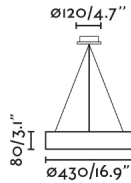

COCOTTE is a design lamp by Jordi Llopis, where the metal support base acquires prominence. This black pendant lamp for indoor lighting is modern and elegant, but also sober and timeless to light up your home. This is the S version, its diameter is 43cm.

General characteristics

Fixation	Ceiling
Type	I
IP	20
voltage	220V-240V
Hertz	50/60Hz
Cable meters	1120mm
Max. Power	30W

Material

Body/Structure	Aluminium
Diffuser	PMMA

Finish

Diffuser	Opal
----------	------