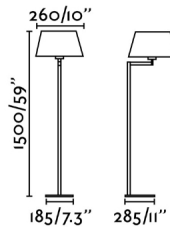

General characteristics

Fixation	Floor
Type	II
IP	20
voltage	100V-240V
Hertz	50/60Hz
Cable meters	3200mm
Switch type	Push
Horizontal orientation	☺ 350
Max. Power	15W

Material

Body/Structure	Steel
Screen	Textile