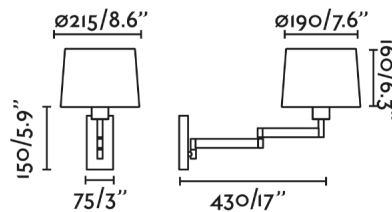

General characteristics

Fixation	Wall
Type	I
IP	20
voltage	100V-240V
Hertz	50/60Hz
Max. Power	15W

Material

Body/Structure	Steel
Screen	Textile

Finish

Screen	Beige
--------	-------

Lighting characteristics

Light source included	No
Light source	E27
Light direction	Ambient lighting
Bulb socket included	Yes